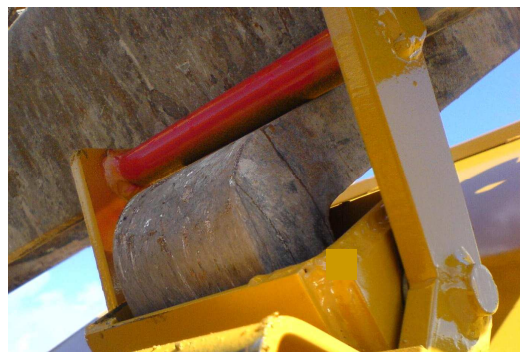

WHITNEY

TELETUB™

TELEHANDLER SKIP

Suitable for moving materials or rubbish the **WHITNEY TELETUB™** is the ideal tool to help maintain a clean and efficient building site. The **WHITNEY TELETUB™** is suitable for all makes of telehandler with 125mm wide forks.

The **WHITNEY TELETUB™** has the following advantages over conventional forklift tipping skips:-

- Automatically locks/unlocks from behind fork heels.
- No chain required.
- Driver always in the safety of the cab.
- Controlled tipping from within the cab.
- No shock damage to telehandler.
- Less wear and tear.
- Less maintenance.

Capacity In Litres	Length	Width	Height	Max SWL (kg)	Unladen Weight (kg)
1250	1900mm	1320mm	970mm	2000	250

WHITNEY ENGINEERING LIMITED

Unit 6, Ladford Trading Park, Seighford, Stafford, ST18 9QE

Tel: 01785 282811 Fax: 01785 282930