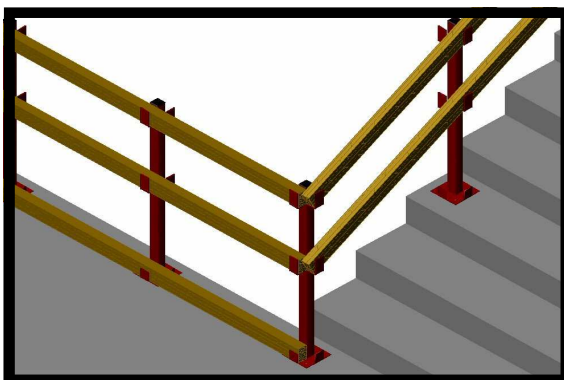

WHITNEY

LADDER GUARDS

Ideal deterrent to unauthorised climbing of site ladders. Manufactured in durable lightweight Aluminium.

Quickly secures to a ladder for locking by keyed alike padlocks.

Complete with 'Danger Keep Off' warning sticker.

STAIRWELL GUARDS

This post can be used in a variety of situations on a building site as a Temporary safety barrier or hand railing across landings and stairs.

For use with wooden battens up to 50mm.

WHITNEY ENGINEERING LIMITED